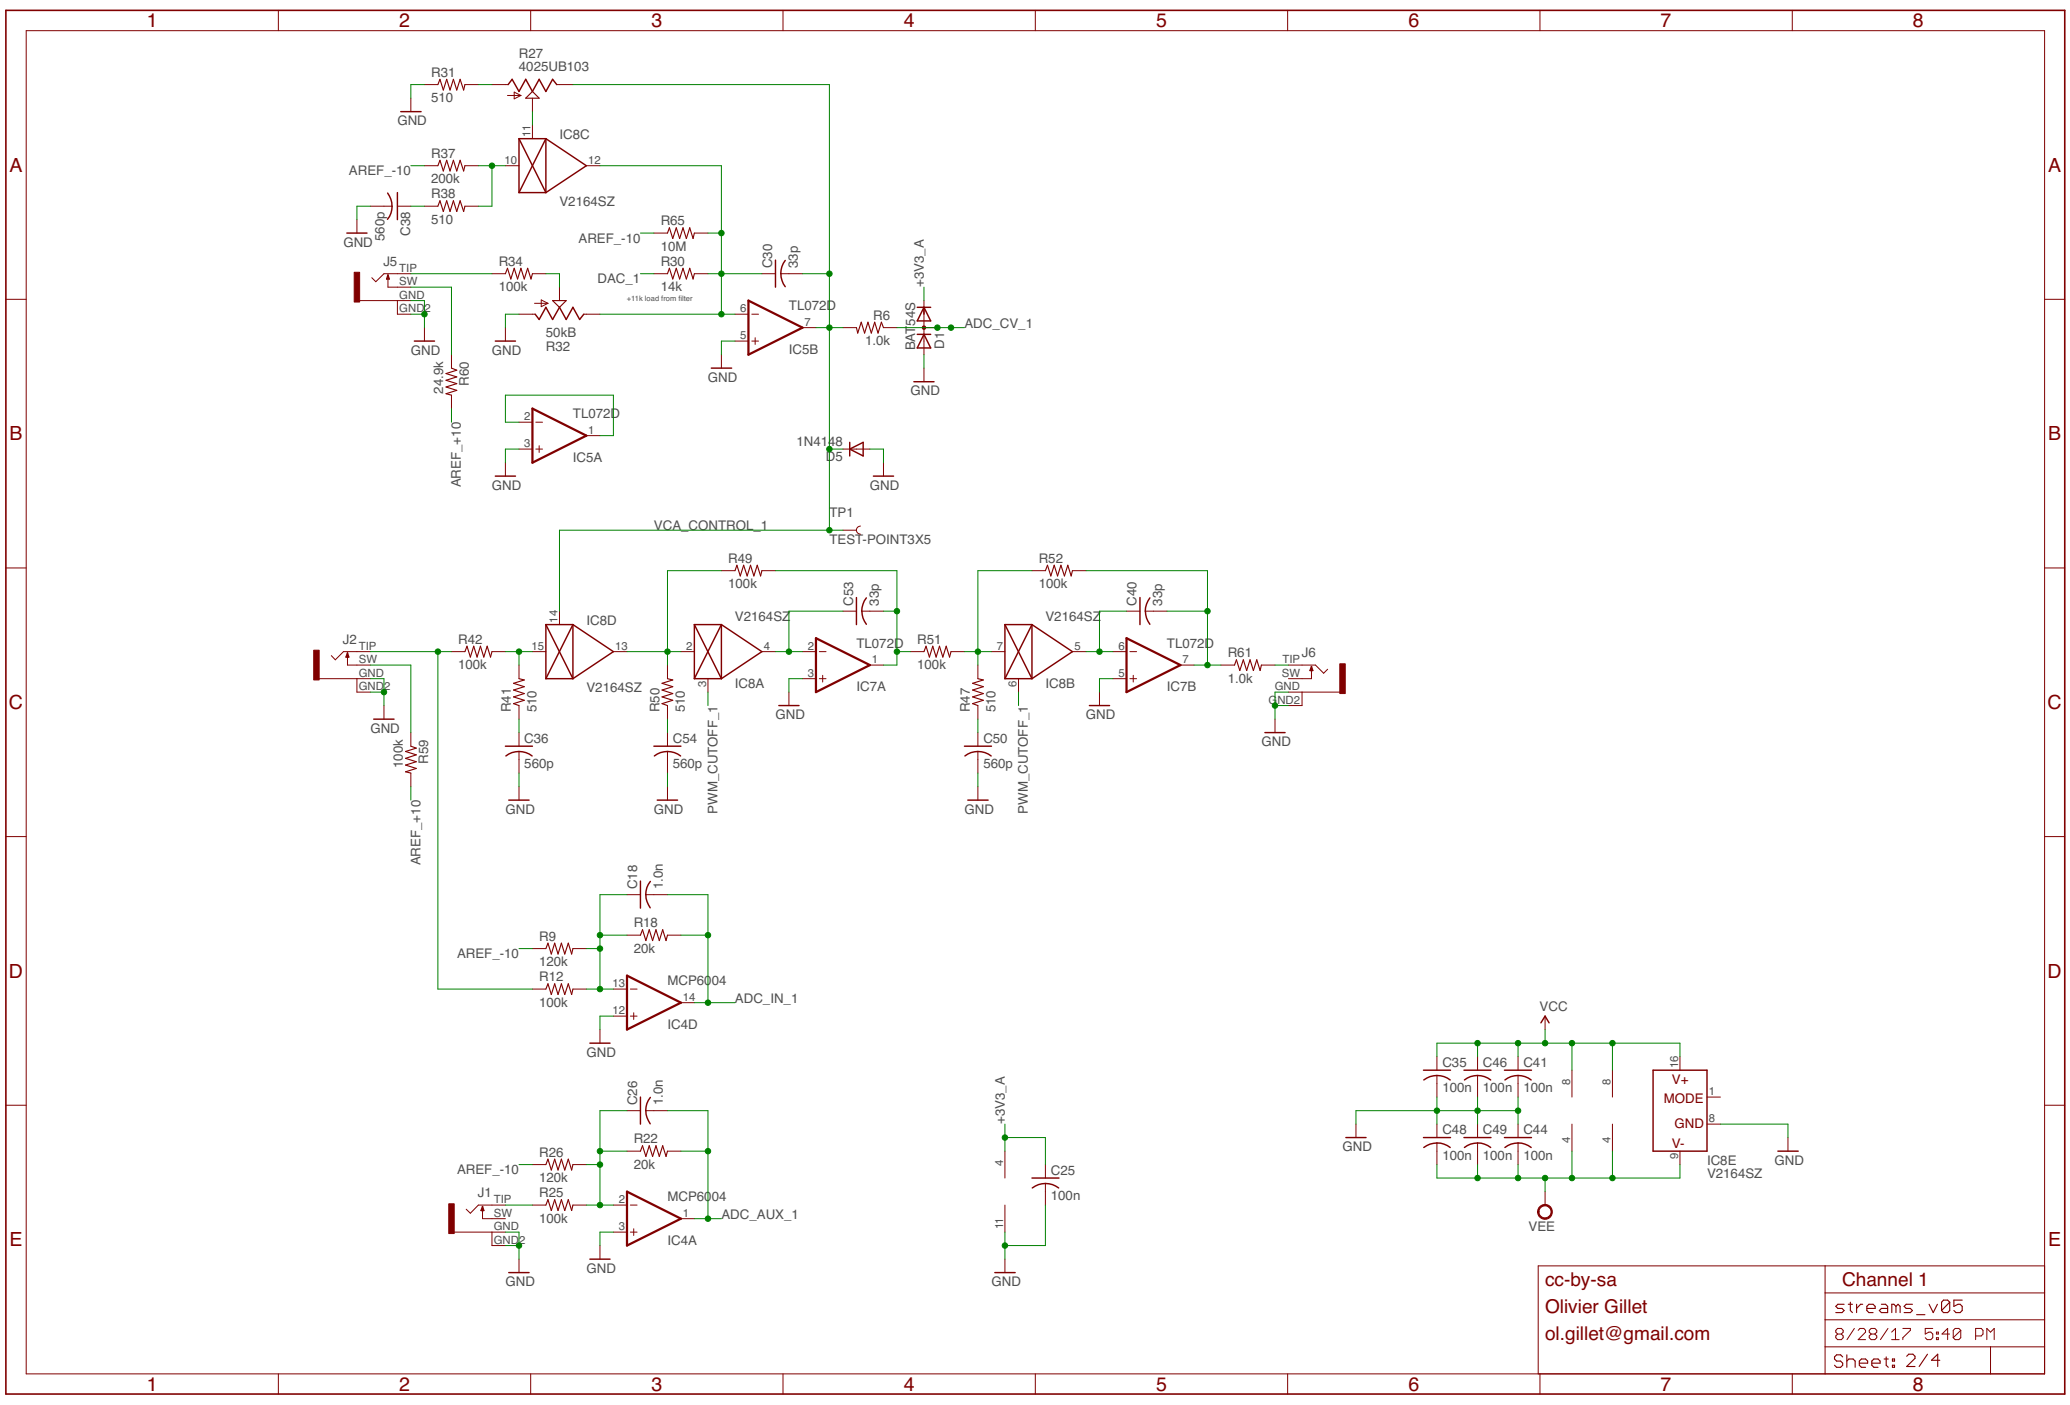

cc-by-sa Olivier Gillet ol.gillet@gmail.com	Channel 1 streams_v05 8/28/17 5:40 PM Sheet: 2/4