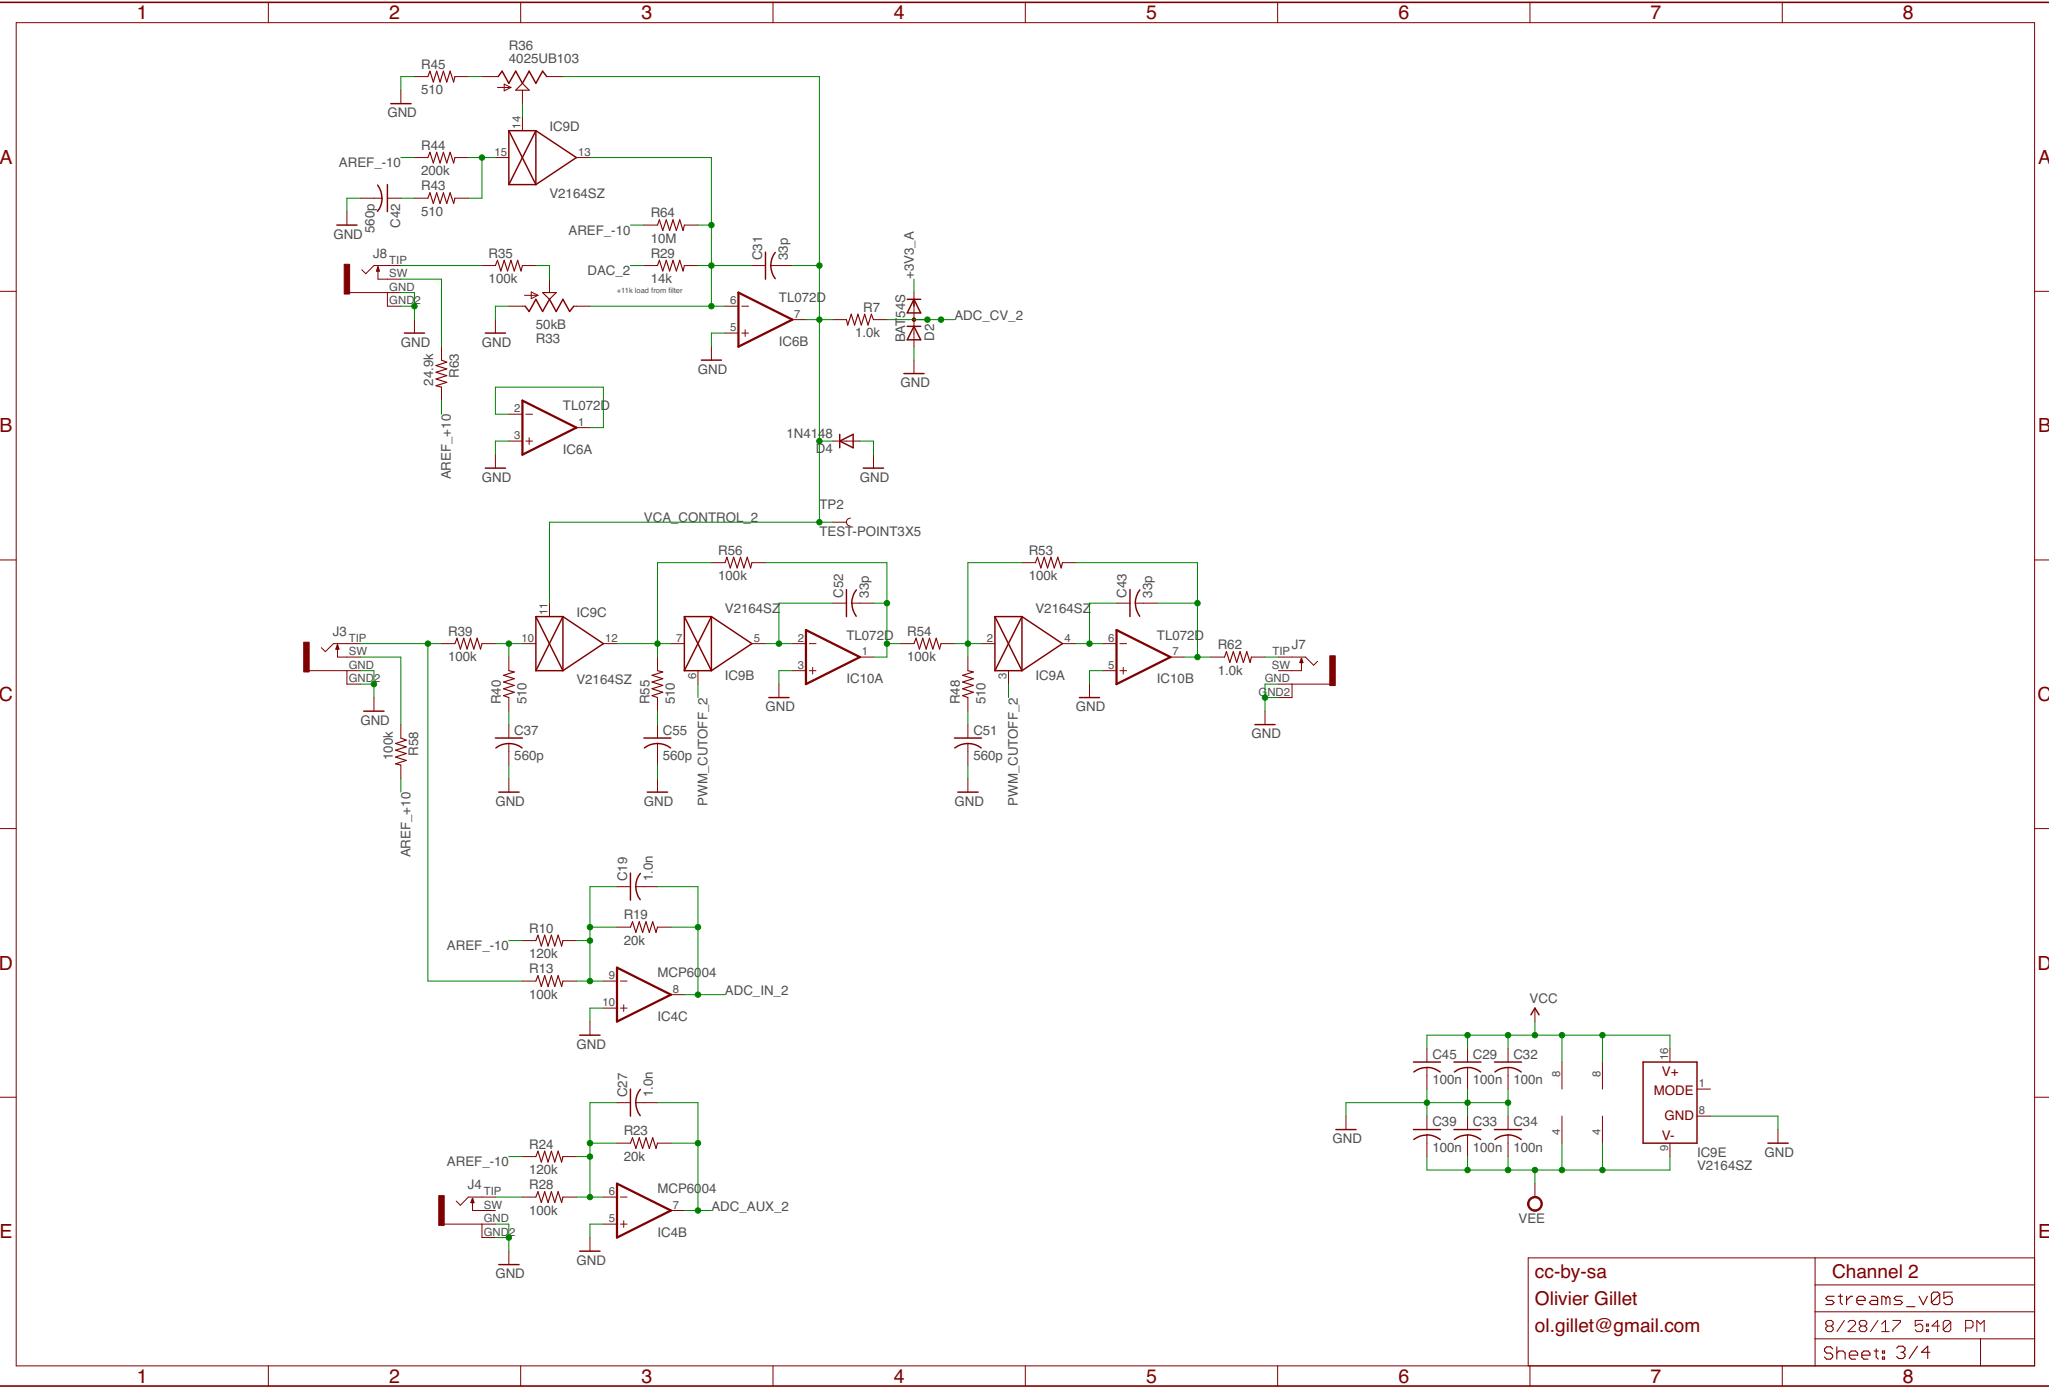

cc-by-sa Olivier Gillet ol.gillet@gmail.com	Channel 2
	streams_v05
	8/28/17 5:40 PM
Sheet: 3/4	

cc-by-sa Olivier Gillet ol.gillet@gmail.com	Power supply
	streams_v05
	8/28/17 5:40 PM
	Sheet: 4/4